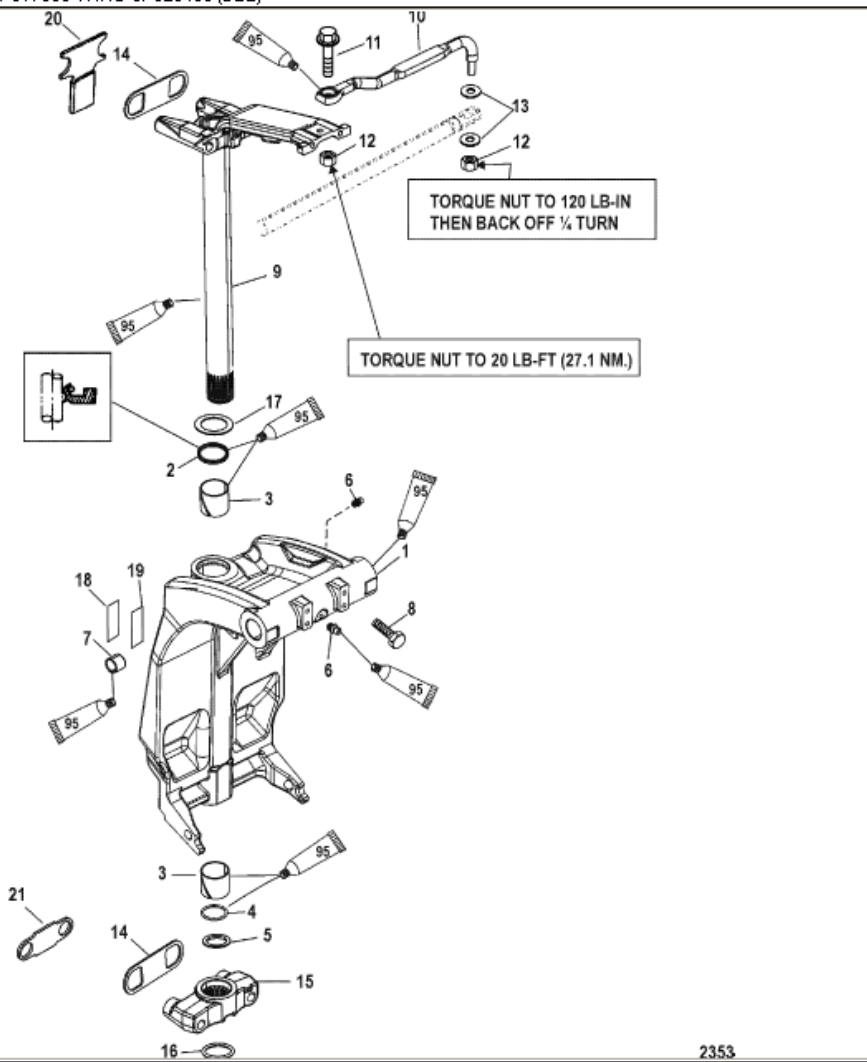

Parts List

Ref	Class	Part	Description	Qty	Comment	Footnote
1	3408	818904T 1	SWIVEL BRACKET	1		
2	26	87735	SEAL, Oil, Lower	1		
3	23	818764	BUSHING	2		
4	25	33504	O-RING	1		
5	23	816039	SPACER	1		
6	22	74036	FITTING, Grease	2		
7	23	821207	BUSHING	2		
8	10	64014	SCREW, (.250-28 x .500)	2		
9		99661A26	SWIVEL PIN/STEERING ARM	1		
10		92876A10	LINK ROD ASSEMBLY	1		
11	10	14000	SCREW, (.375-24 x 1.25)	1		
12	11	826709113	NUT, (.375-24)	2		
13	12	37828	WASHER, (.390 x .625 x .062)	2		
14		881974	BUMPER	1	SN# SN- USA 0T801000/ BEL OF	
15		42961A 1	BOTTOM YOKE	1	SN# SN- USA 0T800999/ BEL OF	
15		881914T01	BOTTOM YOKE	1	SN# SN- USA 0T801000/ BEL OF	
16	53	67684	RING, Retaining	1		
17	12	816432	THRUST WASHER	1		
18		NSS	NOT SOLD SEPARATE, Decal-Sei	1		
19		NSS	NOT SOLD SEPARATE, Decal-Sei	1		
20		88882	BUMPER, Top Yoke	1	(LL)	
21		11288	BUMPER, Bottom Yoke	1	(LL)	